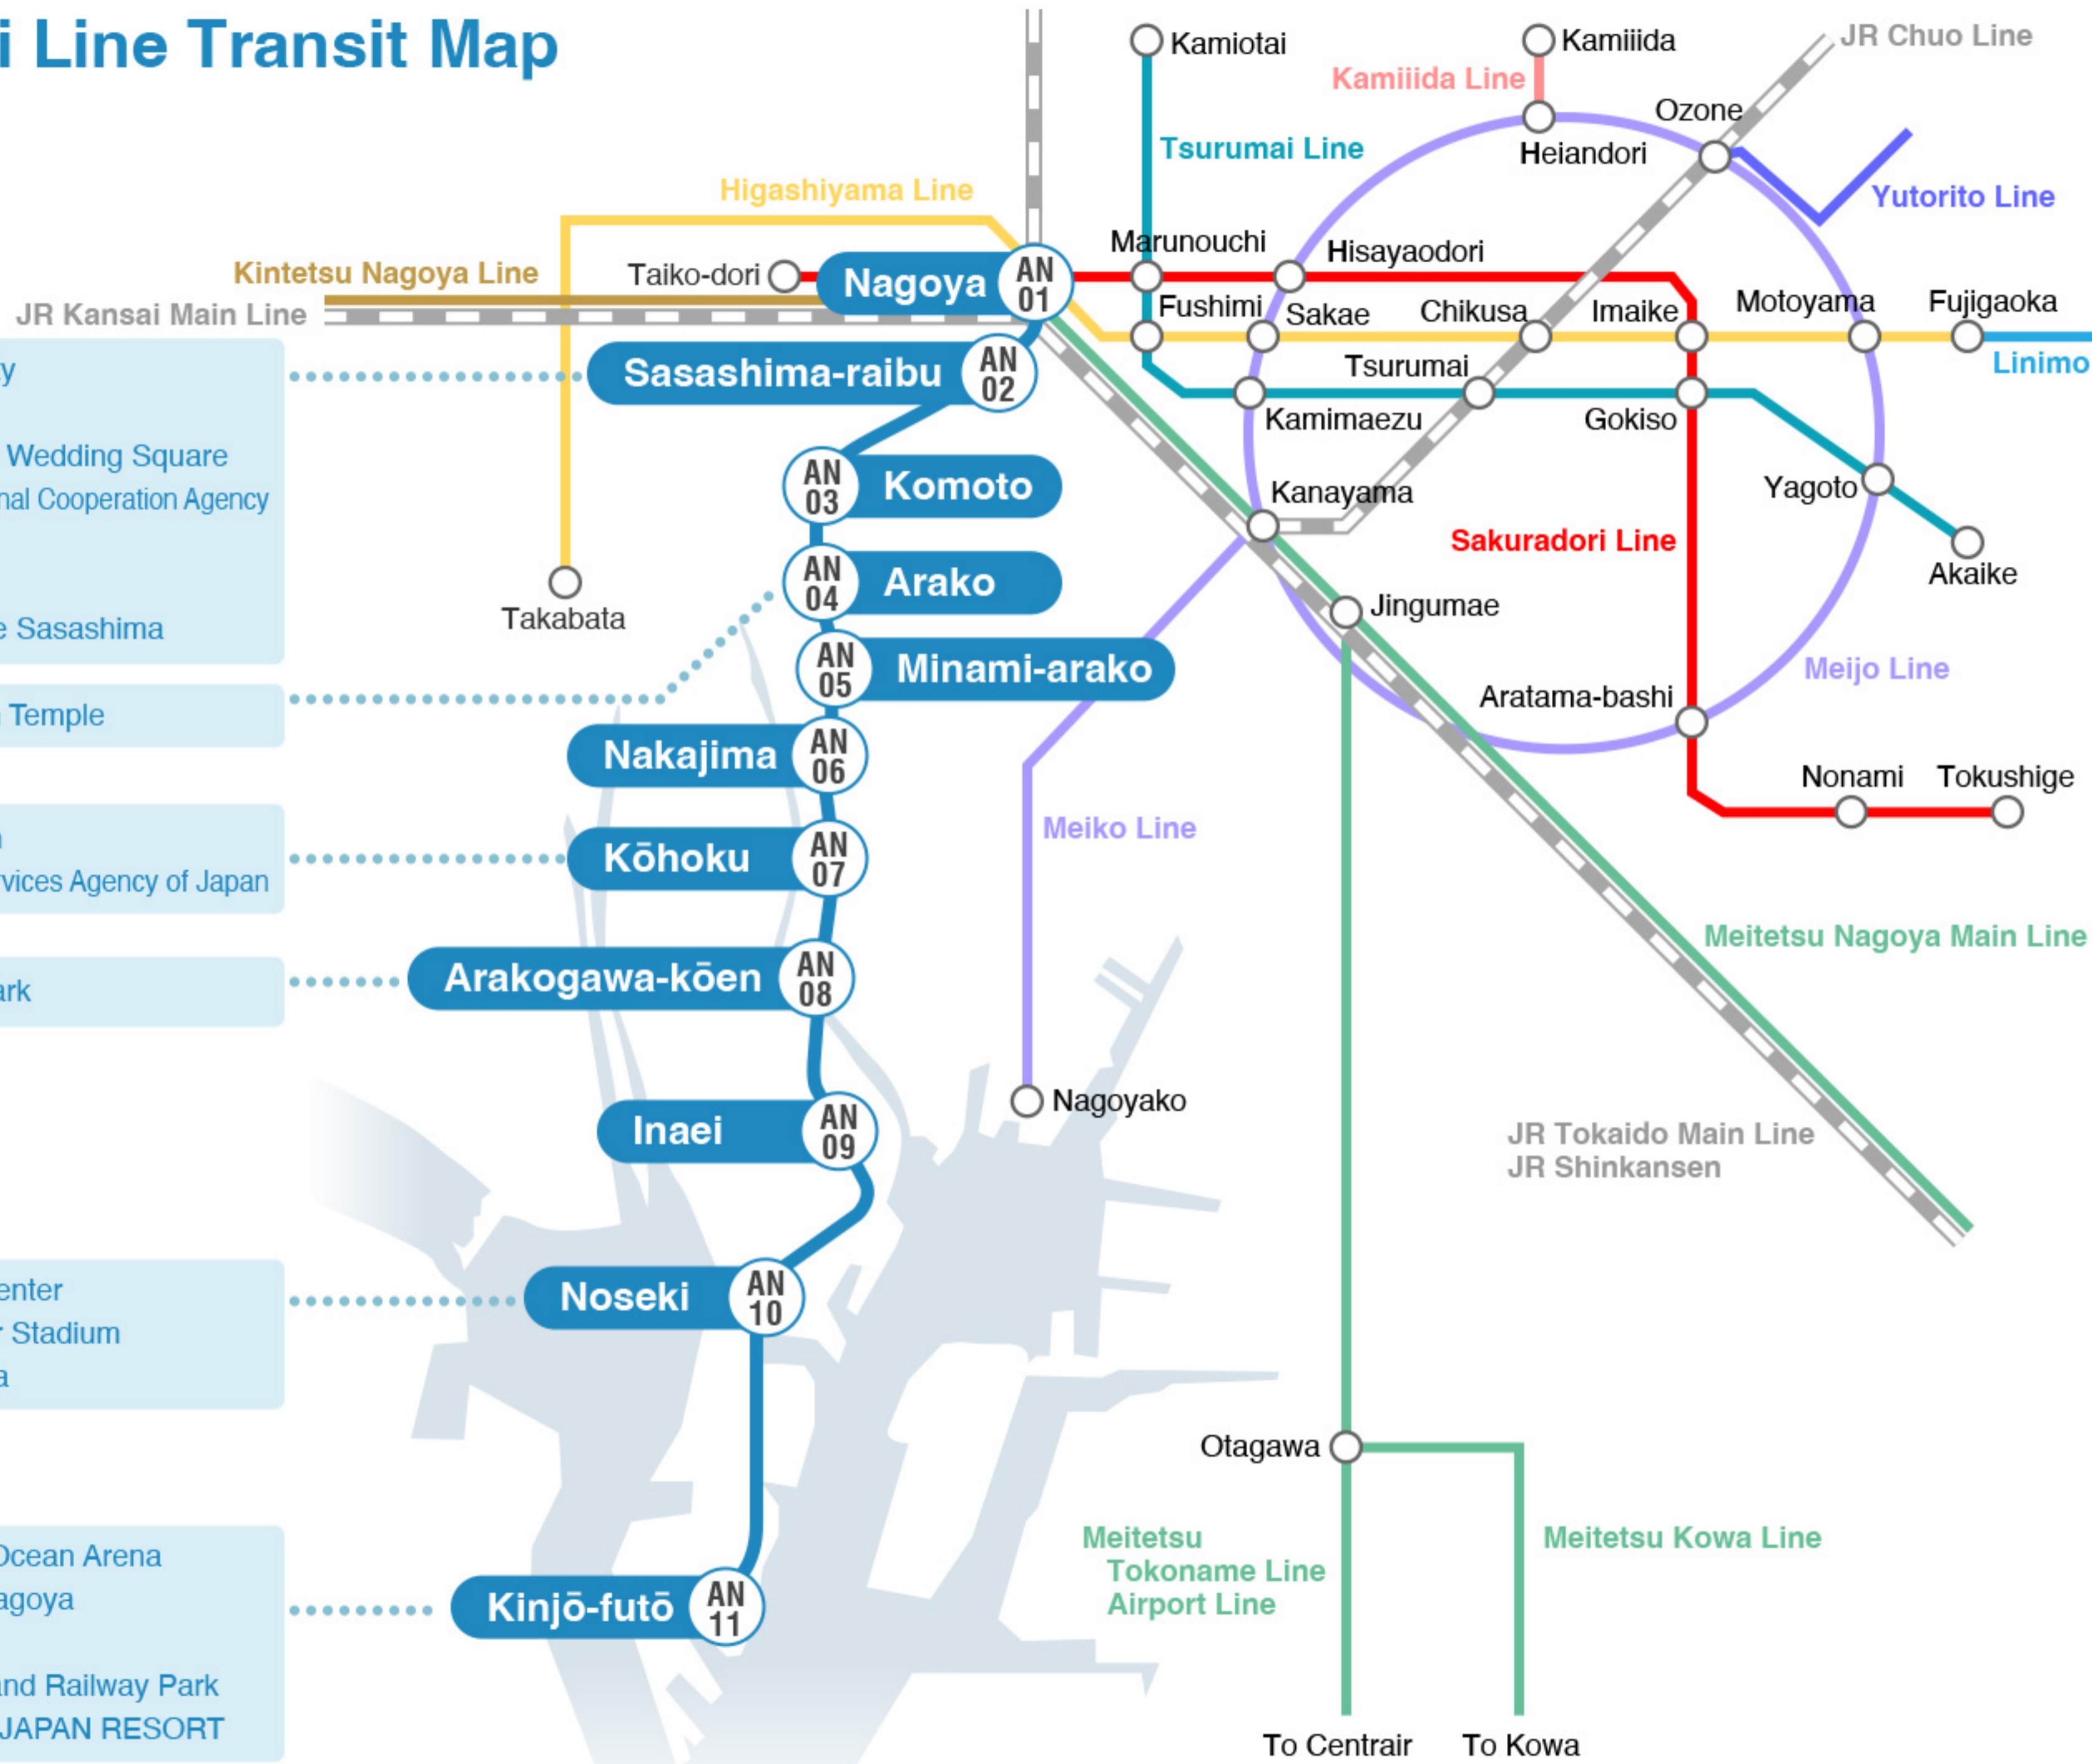

Aonami Line Transit Map

- Aichi University
- Global Gate
- The Art Grace Wedding Square
- Japan International Cooperation Agency
- Zepp Nagoya
- Chukyo TV
- Market Square Sasashima

- Arako Kannon Temple

- Aichi Budokan
- Immigration Services Agency of Japan

- Arakogawa Park

- Inae Sports Center
- Minato Soccer Stadium
- Fujimae-higata

- Takeda Teva Ocean Arena
- Port Messe Nagoya
- Maker's Pier
- SCMAGLEV and Railway Park
- LEGOLAND® JAPAN RESORT

To Centrair To Kowa